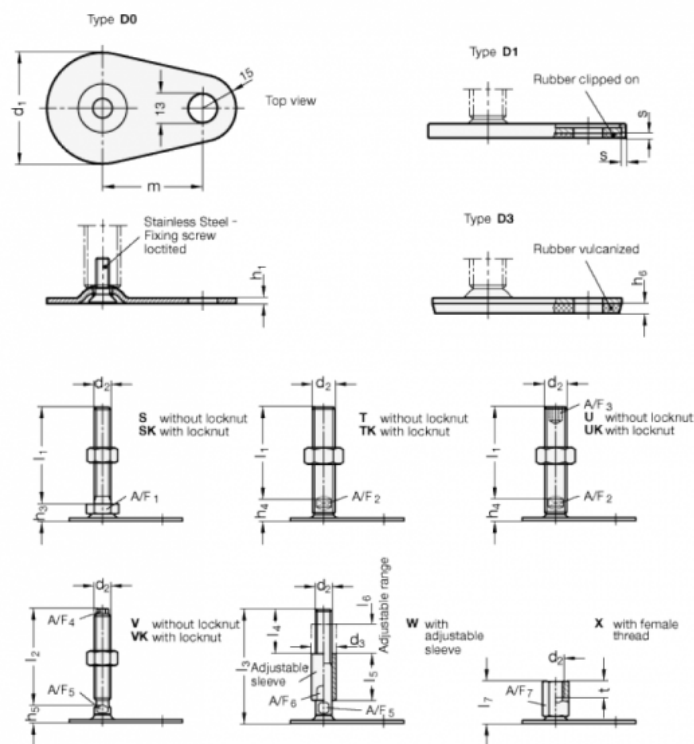

Article number: 204350M1675D3UK

Description: E+G levelling foot  
GN 43-50-M16-75-D3-UK

Note: UK With nut, Hexagon socket at the top, Wrench flat at the bottom

## Measures

A/F2 = 12	m = 45
A/F3 = 8	s =
d1 = 50	
d2 = M16	
h1 = 2.5	
h4 = 17	
h6 = 4	
l1 = 75	